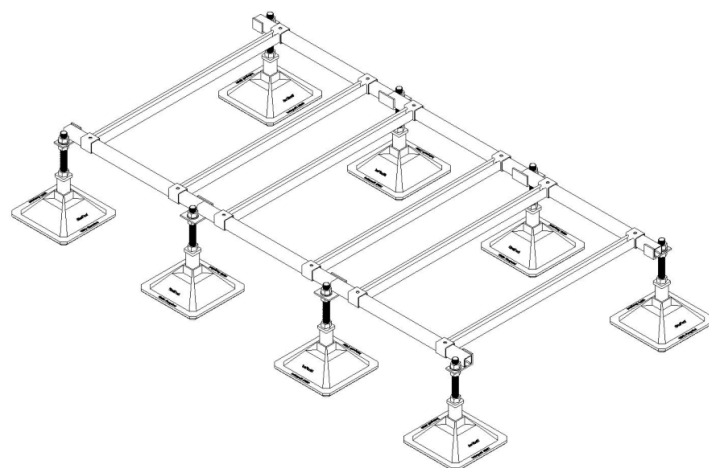

Strut*Foot*

Universal Flat Roof Support System

StrutFoot

Universal Flat Roof Support System

The StrutFoot Flat Roof Support System, offering total flexibility for design layout & installation.

StrutFoot Modular Frames

StrutFoot2	2 Unit System 1000mm x 1300mm	£280.91
StrutFoot4	4 Unit System 2000mm x 1300mm	£467.53
StrutFoot4.5	System 2400mm x 1300mm	£502.50
StrutFoot6	6 Unit System 3000mm x 1300mm	£654.14
StrutFoot6.5	System 3300mm x 1300mm	£712.50
StrutFoot8	8 Unit System 4000mm x 1300mm	£840.76
StrutFoot10	10 Unit System 5000mm x 1300mm	£1027.38
StrutFoot12	12 Unit System 6000mm x 1300mm	£1382.21

Alternate Systems On Request

StrutFoot Base System **StrutFoot Plus System**

- Channel framework provides strength & convenience for cable management installation
- Cross-compatibility with all channel type brackets
- Fast & economical systems for mounting M&E services, Air Conditioning & Refrigeration on flat roofs
- Easy to install for individual products or complete installations • No penetration of waterproof roof membrane
- Standard & bespoke configurations
- Anti-Vibration pads pre attached to feet • Feet & blocks available separately